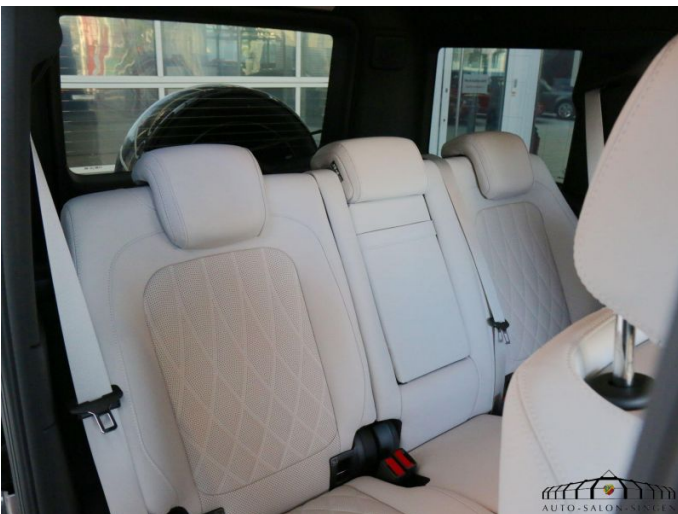

AUTO - SALON - SINGEN

Auto Salon Singen GmbH | Güterstr. 33-35 | D-78224 Singen | Tel. +49 7731 / 99 55-44 | Fax 99 55 69 | www.auto-salon-singen.de