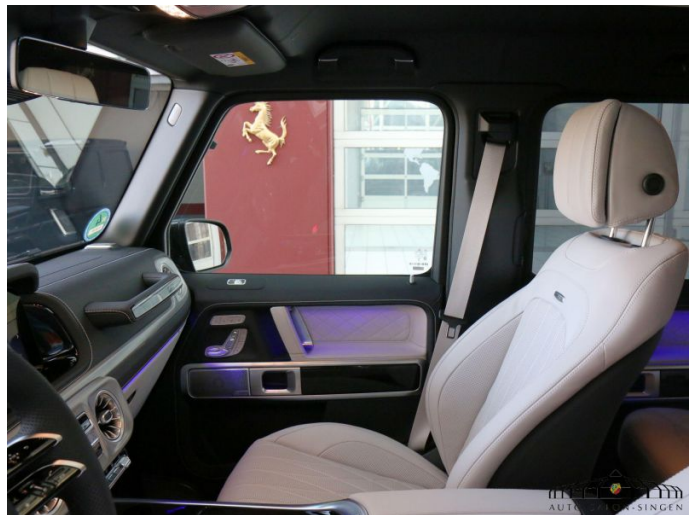

AUTO - SALON - SINGEN

Auto Salon Singen GmbH | Güterstr. 33-35 | D-78224 Singen | Tel. +49 7731 / 99 55-44 | Fax 99 55 69 | www.auto-salon-singen.de