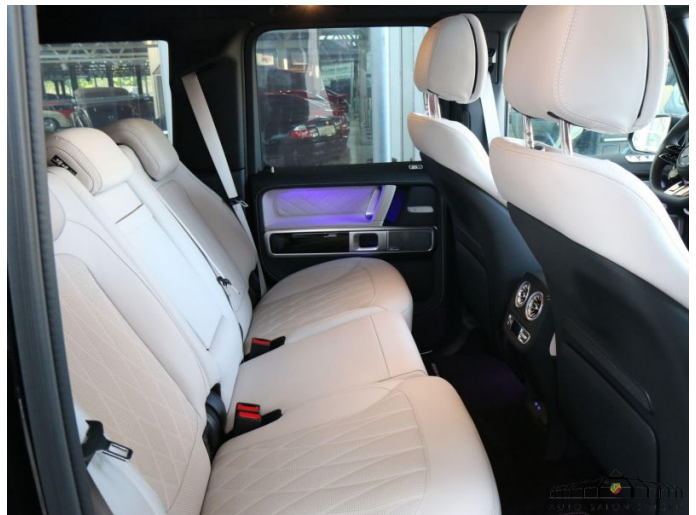

AUTO - SALON - SINGEN

Auto Salon Singen GmbH | Güterstr. 33-35 | D-78224 Singen | Tel. +49 7731 / 99 55-44 | Fax 99 55 69 | www.auto-salon-singen.de