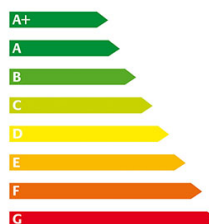

Porsche 918 Spyder

Overview and Price

Offer	9060429
Status	in Inventory
Type of Car	new car
Exterior color	meteograu
Interior color	red
Type of interior	Leather
Mileage (Kilometers)	350 km
First registration	-
Type of drive	4 wheel drive
Transmission	dual clutch
Net/Export	Price on request
Sales Tax (19%)	Yes
Total price	Price on request

Technical Data

Cylinders	8
Capacity	4593 cm ³
Engine power	887 hp
- Electronic Engine	285 PS
- Combustion Engine	607 PS
Engine power Kilowatt	652 kW
- Electronic Engine	210 kW
- Combustion Engine	447 kW
Top speed	345 km/h
- Electronic Top speed	150 km/h
Acceleration 100 km/h	2.6 s
Acceleration 200 km/h	7.3 s
Torque	1280 Nm
- Electronic torque	585
- Combustion Engine torque	540
Curb weight	1750 kg
Fuel	Hybrid (Benzin/Elektro)
Type of fuel	Super-plus
Emission class	EURO5
Environmental badge	green
Power consumption	12.7
Efficiency Class	A+
Consumption combined	3.10 liter / 100 km
CO2 emission	72 Gramm / km